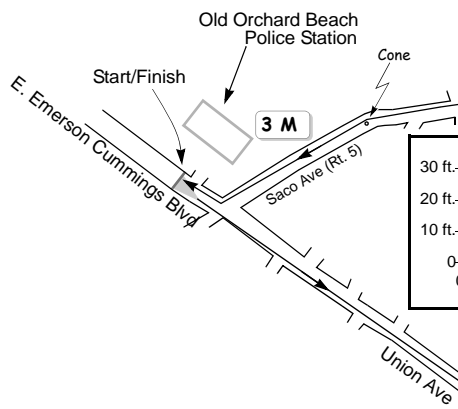

Captain Chris Cash Memorial 5K

Old Orchard Beach, Maine

Restrictions

Runners should keep to the east side of the Route 98 section of Portland Ave prior Miles Ave.

After Miles Ave., runners should keep to the west side of Cascade Rd. and Portland Ave, and the north side of Saco Ave.