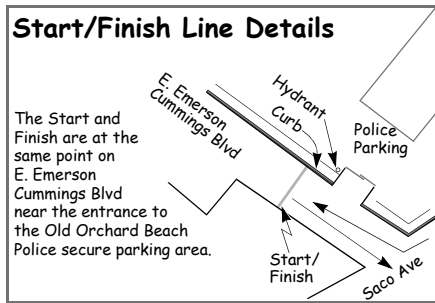

Captain Chris Cash Memorial 5K

Old Orchard Beach, Maine

Restrictions

Runners should keep to the east side of the Route 98 section of Portland Ave prior Miles Ave.

After Miles Ave., runners should keep to the west side of Cascade Rd. and Portland Ave, and the north side of Saco Ave.